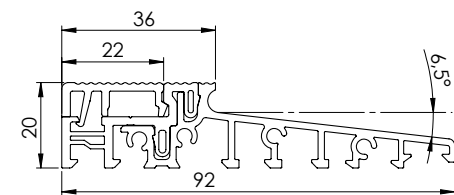

Code	Product	UM	kg	Box
PMTH76EF0145	ALUMINIUM THRESHOLD 76*45 MM	ML	1,01	36

Code	Product	UM	kg	Box
PMTH80EF0136/24	ALUMINIUM THRESHOLD 80*36 / 24 MM	ML	1,0083	36
PMTH80EF0136	ALUMINIUM THRESHOLD 80*36	ML	1,0077	36

Code	Product	UM	kg	Box
PMTH80EF0145	ALUMINIUM THRESHOLD 80*45 MM	ML	1,0697	36

Code	Product	UM	kg	Box
PMTH82FLEF0145	ALUMINIUM THRESHOLD 82 MM 82*45 MM	ML	1,044	36

Code	Product	UM	kg	Box
PMTH84EF0136	ALUMINIUM THRESHOLD 84*36 MM	ML	1,0597	36