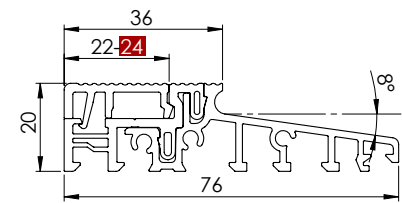

Code	Product	UM	kg	Box
PMTH62EF0136	ALUMINIUM THRESHOLD 62*36 MM	ML	0,8625	36

Code	Product	UM	kg	Box
PMTH70EF0136	ALUMINIUM THRESHOLD 70*36 MM	ML	0,9492	36

Code	Product	UM	kg	Box
PMTH73EF0136	ALUMINIUM THRESHOLD 73*36 MM	ML	0,9392	36

Code	Product	UM	kg	Box
PMTH74EF0136	ALUMINIUM THRESHOLD 74*36 MM	ML	0,9492	36

Code	Product	UM	kg	Box
PMTH74EF0145/24	ALUMINIUM THRESHOLD 74*45 / 24 MM	ML	1,0083	36

Code	Product	UM	kg	Box
PMTH76EF0136/24	ALUMINIUM THRESHOLD 76*36 / 24 MM	ML	1,01	36
PMTH76EF0136	ALUMINIUM THRESHOLD 76*36	ML	0,987	36

Code	Product	UM	kg	Box
PMTH76EF0145	ALUMINIUM THRESHOLD 76*45 MM	ML	1,01	36

Code	Product	UM	kg	Box
PMTH80EF0136/24	ALUMINIUM THRESHOLD 80*36 / 24 MM	ML	1,0083	36
PMTH80EF0136	ALUMINIUM THRESHOLD 80*36	ML	1,0077	36

Code	Product	UM	kg	Box
PMTH92EF0136	ALUMINIUM THRESHOLD 92*36 MM	ML	1,1030	36

Code	Product	UM	kg	Box
PMTH92EF0160	ALUMINIUM THRESHOLD 92*60 MM	ML	1,1676	36