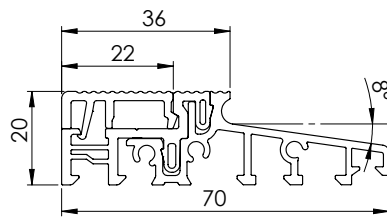

Code	Product	UM	kg	Box
PMTH62EF0136	ALUMINIUM THRESHOLD 62*36 MM	ML	0,8625	36

Code	Product	UM	kg	Box
PMTH70EF0136	ALUMINIUM THRESHOLD 70*36 MM	ML	0,9492	36

Code	Product	UM	kg	Box
PMTH73EF0136	ALUMINIUM THRESHOLD 73*36 MM	ML	0,9392	36

Code	Product	UM	kg	Box
PMTH74EF0136	ALUMINIUM THRESHOLD 74*36 MM	ML	0,9492	36

Code	Product	UM	kg	Box
PMTH74EF0145/24	ALUMINIUM THRESHOLD 74*45 / 24 MM	ML	1,0083	36

Code	Product	UM	kg	Box
PMTH76EF0136/24	ALUMINIUM THRESHOLD 76*36 / 24 MM	ML	1,01	36
PMTH76EF0136	ALUMINIUM THRESHOLD 76*36	ML	0,987	36

Code	Product	UM	kg	Box
PMTH76EF0145	ALUMINIUM THRESHOLD 76*45 MM	ML	1,01	36

Code	Product	UM	kg	Box
PMTH80EF0136/24	ALUMINIUM THRESHOLD 80*36 / 24 MM	ML	1,0083	36
PMTH80EF0136	ALUMINIUM THRESHOLD 80*36	ML	1,0077	36

Code	Product	UM	kg	Box
PMTH92EF0136	ALUMINIUM THRESHOLD 92*36 MM	ML	1,1030	36

Code	Product	UM	kg	Box
PMTH92EF0160	ALUMINIUM THRESHOLD 92*60 MM	ML	1,1676	36