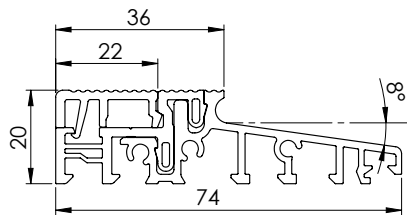

Code	Product	UM	kg	Box
PMTH62EF0136	ALUMINIUM THRESHOLD 62*36 MM	ML	0,8625	36

Code	Product	UM	kg	Box
PMTH70EF0136	ALUMINIUM THRESHOLD 70*36 MM	ML	0,9492	36

Code	Product	UM	kg	Box
PMTH73EF0136	ALUMINIUM THRESHOLD 73*36 MM	ML	0,9392	36

Code	Product	UM	kg	Box
PMTH74EF0136	ALUMINIUM THRESHOLD 74*36 MM	ML	0,9492	36

Code	Product	UM	kg	Box
PMTH74EF0145/24	ALUMINIUM THRESHOLD 74*45 / 24 MM	ML	1,0083	36

Code	Product	UM	kg	Box
PMTH76EF0136/24	ALUMINIUM THRESHOLD 76*36 / 24 MM	ML	1,01	36
PMTH76EF0136	ALUMINIUM THRESHOLD 76*36	ML	0,987	36

Code	Product	UM	kg	Box
PMTH76EF0145	ALUMINIUM THRESHOLD 76*45 MM	ML	1,01	36

Code	Product	UM	kg	Box
PMTH80EF0136/24	ALUMINIUM THRESHOLD 80*36 / 24 MM	ML	1,0083	36
PMTH80EF0136	ALUMINIUM THRESHOLD 80*36	ML	1,0077	36

Code	Product	UM	kg	Box
PMTH92EF0136	ALUMINIUM THRESHOLD 92*36 MM	ML	1,1030	36

Code	Product	UM	kg	Box
PMTH92EF0160	ALUMINIUM THRESHOLD 92*60 MM	ML	1,1676	36