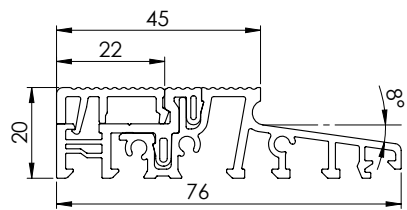

Code	Product	UM	kg	Box
PMTH62EF0136	ALUMINIUM THRESHOLD 62*36 MM	ML	0,8625	36

Code	Product	UM	kg	Box
PMTH70EF0136	ALUMINIUM THRESHOLD 70*36 MM	ML	0,9492	36

Code	Product	UM	kg	Box
PMTH73EF0136	ALUMINIUM THRESHOLD 73*36 MM	ML	0,9392	36

Code	Product	UM	kg	Box
PMTH74EF0136	ALUMINIUM THRESHOLD 74*36 MM	ML	0,9492	36

Code	Product	UM	kg	Box
PMTH74EF0145/24	ALUMINIUM THRESHOLD 74*45 / 24 MM	ML	1,0083	36

Code	Product	UM	kg	Box
PMTH76EF0136/24	ALUMINIUM THRESHOLD 76*36 / 24 MM	ML	1,01	36
PMTH76EF0136	ALUMINIUM THRESHOLD 76*36	ML	0,987	36

Code	Product	UM	kg	Box
PMTH76EF0145	ALUMINIUM THRESHOLD 76*45 MM	ML	1,01	36

Code	Product	UM	kg	Box
PMTH80EF0136/24	ALUMINIUM THRESHOLD 80*36 / 24 MM	ML	1,0083	36
PMTH80EF0136	ALUMINIUM THRESHOLD 80*36	ML	1,0077	36

Code	Product	UM	kg	Box
PMTH92EF0136	ALUMINIUM THRESHOLD 92*36 MM	ML	1,1030	36

Code	Product	UM	kg	Box
PMTH92EF0160	ALUMINIUM THRESHOLD 92*60 MM	ML	1,1676	36