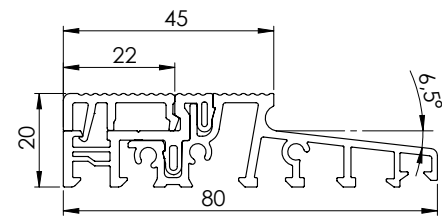

Code	Product	UM	kg	Box
PMTH74EF0136	ALUMINIUM THRESHOLD 74*36 MM	ML	0,9492	36

Code	Product	UM	kg	Box
PMTH74EF0145/24	ALUMINIUM THRESHOLD 74*45 / 24 MM	ML	1,0083	36

Code	Product	UM	kg	Box
PMTH76EF0136/24	ALUMINIUM THRESHOLD 76*36 / 24 MM	ML	1,01	36
PMTH76EF0136	ALUMINIUM THRESHOLD 76*36	ML	0,987	36

Code	Product	UM	kg	Box
PMTH76EF0145	ALUMINIUM THRESHOLD 76*45 MM	ML	1,01	36

Code	Product	UM	kg	Box
PMTH80EF0136/24	ALUMINIUM THRESHOLD 80*36 / 24 MM	ML	1,0083	36
PMTH80EF0136	ALUMINIUM THRESHOLD 80*36	ML	1,0077	36