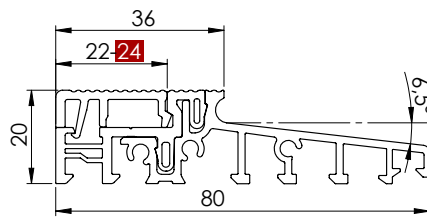

Code	Product	UM	kg	Box
PMTH74EF0136	ALUMINIUM THRESHOLD 74*36 MM	ML	0,9492	36

Code	Product	UM	kg	Box
PMTH74EF0145/24	ALUMINIUM THRESHOLD 74*45 / 24 MM	ML	1,0083	36

Code	Product	UM	kg	Box
PMTH76EF0136/24	ALUMINIUM THRESHOLD 76*36 / 24 MM	ML	1,01	36
PMTH76EF0136	ALUMINIUM THRESHOLD 76*36	ML	0,987	36

Code	Product	UM	kg	Box
PMTH76EF0145	ALUMINIUM THRESHOLD 76*45 MM	ML	1,01	36

Code	Product	UM	kg	Box
PMTH80EF0136/24	ALUMINIUM THRESHOLD 80*36 / 24 MM	ML	1,0083	36
PMTH80EF0136	ALUMINIUM THRESHOLD 80*36	ML	1,0077	36