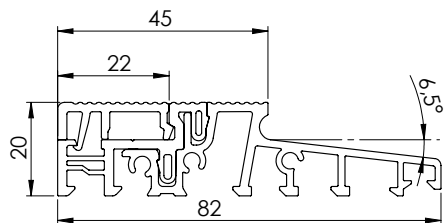

Code	Product	UM	kg	Box
PMTH82FLEF0145	ALUMINIUM THRESHOLD 82 MM 82*45 MM	ML	1,044	36