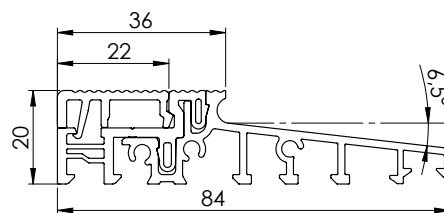

Code	Product	UM	kg	Box
PMTH74EF0136	ALUMINIUM THRESHOLD 74*36 MM	ML	0,9492	36

Code	Product	UM	kg	Box
PMTH74EF0145/24	ALUMINIUM THRESHOLD 74*45 / 24 MM	ML	1,0083	36

Code	Product	UM	kg	Box
PMTH76EF0136/24	ALUMINIUM THRESHOLD 76*36 / 24 MM	ML	1,01	36
PMTH76EF0136	ALUMINIUM THRESHOLD 76*36	ML	0,987	36

Code	Product	UM	kg	Box
PMTH76EF0145	ALUMINIUM THRESHOLD 76*45 MM	ML	1,01	36

Code	Product	UM	kg	Box
PMTH80EF0136/24	ALUMINIUM THRESHOLD 80*36 / 24 MM	ML	1,0083	36
PMTH80EF0136	ALUMINIUM THRESHOLD 80*36	ML	1,0077	36

Code	Product	UM	kg	Box
PMTH80EF0145	ALUMINIUM THRESHOLD 80*45 MM	ML	1,0697	36

Code	Product	UM	kg	Box
PMTH82FLEF0145	ALUMINIUM THRESHOLD 82 MM 82*45 MM	ML	1,044	36

Code	Product	UM	kg	Box
PMTH84EF0136	ALUMINIUM THRESHOLD 84*36 MM	ML	1,0597	36