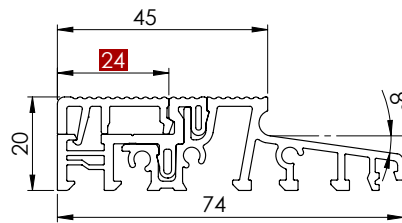

Code	Product	UM	kg	Box
PMTH62EF0136	ALUMINIUM THRESHOLD 62*36 MM	ML	0,8625	36

Code	Product	UM	kg	Box
PMTH70EF0136	ALUMINIUM THRESHOLD 70*36 MM	ML	0,9492	36

Code	Product	UM	kg	Box
PMTH73EF0136	ALUMINIUM THRESHOLD 73*36 MM	ML	0,9392	36

Code	Product	UM	kg	Box
PMTH74EF0136	ALUMINIUM THRESHOLD 74*36 MM	ML	0,9492	36

Code	Product	UM	kg	Box
PMTH74EF0145/24	ALUMINIUM THRESHOLD 74*45 / 24 MM	ML	1,0083	36

Code	Product	UM	kg	Box
PMTH76EF0136/24	ALUMINIUM THRESHOLD 76*36 / 24 MM	ML	1,01	36
PMTH76EF0136	ALUMINIUM THRESHOLD 76*36	ML	0,987	36

Code	Product	UM	kg	Box
PMTH76EF0145	ALUMINIUM THRESHOLD 76*45 MM	ML	1,01	36

Code	Product	UM	kg	Box
PMTH80EF0136/24	ALUMINIUM THRESHOLD 80*36 / 24 MM	ML	1,0083	36
PMTH80EF0136	ALUMINIUM THRESHOLD 80*36	ML	1,0077	36

Code	Product	UM	kg	Box
PMTH92EF0136	ALUMINIUM THRESHOLD 92*36 MM	ML	1,1030	36

Code	Product	UM	kg	Box
PMTH92EF0160	ALUMINIUM THRESHOLD 92*60 MM	ML	1,1676	36