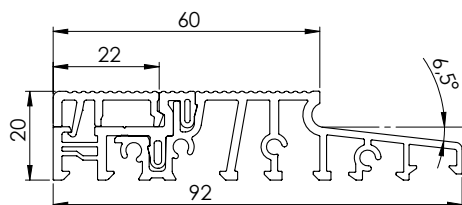

Code	Product	UM	kg	Box
PMTH80EF0145	ALUMINIUM THRESHOLD 80*45 MM	ML	1,0697	36

Code	Product	UM	kg	Box
PMTH82FLEF0145	ALUMINIUM THRESHOLD 82 MM 82*45 MM	ML	1,044	36

Code	Product	UM	kg	Box
PMTH84EF0136	ALUMINIUM THRESHOLD 84*36 MM	ML	1,0597	36

Code	Product	UM	kg	Box
PMTH92EF0136	ALUMINIUM THRESHOLD 92*36 MM	ML	1,1030	36

Code	Product	UM	kg	Box
PMTH92EF0160	ALUMINIUM THRESHOLD 92*60 MM	ML	1,1676	36