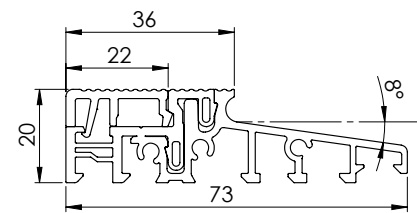

Code	Product	UM	kg	Box
PMTH62EF0136	ALUMINIUM THRESHOLD 62*36 MM	ML	0,8625	36

Code	Product	UM	kg	Box
PMTH70EF0136	ALUMINIUM THRESHOLD 70*36 MM	ML	0,9492	36

Code	Product	UM	kg	Box
PMTH73EF0136	ALUMINIUM THRESHOLD 73*36 MM	ML	0,9392	36

Code	Product	UM	kg	Box
PMTH74EF0136	ALUMINIUM THRESHOLD 74*36 MM	ML	0,9492	36

Code	Product	UM	kg	Box
PMTH74EF0145/24	ALUMINIUM THRESHOLD 74*45 / 24 MM	ML	1,0083	36

Code	Product	UM	kg	Box
PMTH76EF0136/24	ALUMINIUM THRESHOLD 76*36 / 24 MM	ML	1,01	36
PMTH76EF0136	ALUMINIUM THRESHOLD 76*36	ML	0,987	36

Code	Product	UM	kg	Box
PMTH76EF0145	ALUMINIUM THRESHOLD 76*45 MM	ML	1,01	36

Code	Product	UM	kg	Box
PMTH80EF0136/24	ALUMINIUM THRESHOLD 80*36 / 24 MM	ML	1,0083	36
PMTH80EF0136	ALUMINIUM THRESHOLD 80*36	ML	1,0077	36

Code	Product	UM	kg	Box
PMTH92EF0136	ALUMINIUM THRESHOLD 92*36 MM	ML	1,1030	36

Code	Product	UM	kg	Box
PMTH92EF0160	ALUMINIUM THRESHOLD 92*60 MM	ML	1,1676	36