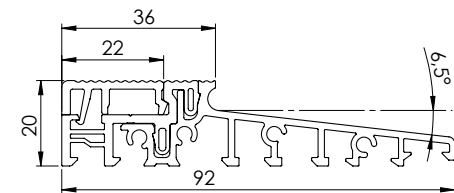

Code	Product	UM	kg	Box
PMTH76EF0145	ALUMINIUM THRESHOLD 76*45 MM	ML	1,01	36

Code	Product	UM	kg	Box
PMTH80EF0136/24	ALUMINIUM THRESHOLD 80*36 / 24 MM	ML	1,0083	36
PMTH80EF0136	ALUMINIUM THRESHOLD 80*36	ML	1,0077	36

Code	Product	UM	kg	Box
PMTH80EF0145	ALUMINIUM THRESHOLD 80*45 MM	ML	1,0697	36

Code	Product	UM	kg	Box
PMTH82FLEF0145	ALUMINIUM THRESHOLD 82 MM 82*45 MM	ML	1,044	36

Code	Product	UM	kg	Box
PMTH84EF0136	ALUMINIUM THRESHOLD 84*36 MM	ML	1,0597	36