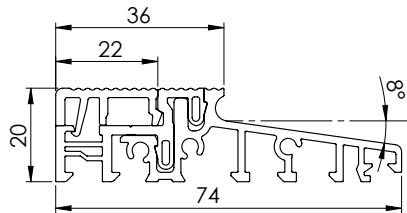

Code	Product	UM	kg	Box
PMTH62EF0136	ALUMINIUM THRESHOLD 62*36 MM	ML	0,8625	36

Code	Product	UM	kg	Box
PMTH70EF0136	ALUMINIUM THRESHOLD 70*36 MM	ML	0,9492	36

Code	Product	UM	kg	Box
PMTH73EF0136	ALUMINIUM THRESHOLD 73*36 MM	ML	0,9392	36

Code	Product	UM	kg	Box
PMTH74EF0136	ALUMINIUM THRESHOLD 74*36 MM	ML	0,9492	36

Code	Product	UM	kg	Box
PMTH74EF0145/24	ALUMINIUM THRESHOLD 74*45 / 24 MM	ML	1,0083	36

Code	Product	UM	kg	Box
PMTH76EF0136/24	ALUMINIUM THRESHOLD 76*36 / 24 MM	ML	1,01	36
PMTH76EF0136	ALUMINIUM THRESHOLD 76*36	ML	0,987	36

Code	Product	UM	kg	Box
PMTH76EF0145	ALUMINIUM THRESHOLD 76*45 MM	ML	1,01	36

Code	Product	UM	kg	Box
PMTH80EF0136/24	ALUMINIUM THRESHOLD 80*36 / 24 MM	ML	1,0083	36
PMTH80EF0136	ALUMINIUM THRESHOLD 80*36	ML	1,0077	36

Code	Product	UM	kg	Box
PMTH92EF0136	ALUMINIUM THRESHOLD 92*36 MM	ML	1,1030	36

Code	Product	UM	kg	Box
PMTH92EF0160	ALUMINIUM THRESHOLD 92*60 MM	ML	1,1676	36