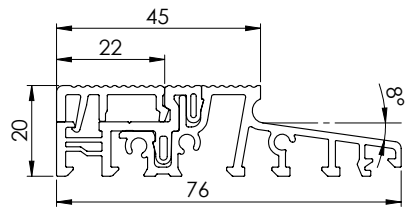

Code	Product	UM	kg	Box
PMTH62EF0136	ALUMINIUM THRESHOLD 62*36 MM	ML	0,8625	36

Code	Product	UM	kg	Box
PMTH70EF0136	ALUMINIUM THRESHOLD 70*36 MM	ML	0,9492	36

Code	Product	UM	kg	Box
PMTH73EF0136	ALUMINIUM THRESHOLD 73*36 MM	ML	0,9392	36

Code	Product	UM	kg	Box
PMTH74EF0136	ALUMINIUM THRESHOLD 74*36 MM	ML	0,9492	36

Code	Product	UM	kg	Box
PMTH74EF0145/24	ALUMINIUM THRESHOLD 74*45 / 24 MM	ML	1,0083	36

Code	Product	UM	kg	Box
PMTH76EF0136/24	ALUMINIUM THRESHOLD 76*36 / 24 MM	ML	1,01	36
PMTH76EF0136	ALUMINIUM THRESHOLD 76*36	ML	0,987	36

Code	Product	UM	kg	Box
PMTH76EF0145	ALUMINIUM THRESHOLD 76*45 MM	ML	1,01	36

Code	Product	UM	kg	Box
PMTH80EF0136/24	ALUMINIUM THRESHOLD 80*36 / 24 MM	ML	1,0083	36
PMTH80EF0136	ALUMINIUM THRESHOLD 80*36	ML	1,0077	36

Code	Product	UM	kg	Box
PMTH92EF0136	ALUMINIUM THRESHOLD 92*36 MM	ML	1,1030	36

Code	Product	UM	kg	Box
PMTH92EF0160	ALUMINIUM THRESHOLD 92*60 MM	ML	1,1676	36