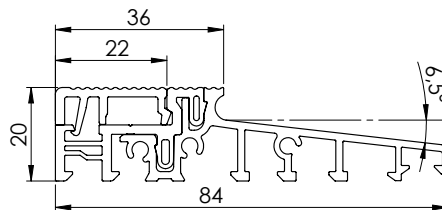

Code	Product	UM	kg	Box
PMTH76EF0145	ALUMINIUM THRESHOLD 76*45 MM	ML	1,01	36

Code	Product	UM	kg	Box
PMTH80EF0136/24	ALUMINIUM THRESHOLD 80*36 / 24 MM	ML	1,0083	36
PMTH80EF0136	ALUMINIUM THRESHOLD 80*36	ML	1,0077	36

Code	Product	UM	kg	Box
PMTH80EF0145	ALUMINIUM THRESHOLD 80*45 MM	ML	1,0697	36

Code	Product	UM	kg	Box
PMTH82FLEF0145	ALUMINIUM THRESHOLD 82 MM 82*45 MM	ML	1,044	36

Code	Product	UM	kg	Box
PMTH84EF0136	ALUMINIUM THRESHOLD 84*36 MM	ML	1,0597	36