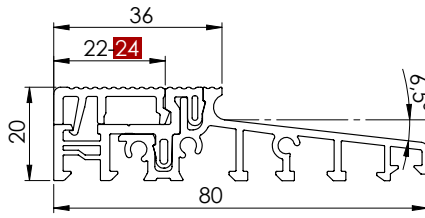

Code	Product	UM	kg	Box
PMTH74EF0136	ALUMINIUM THRESHOLD 74*36 MM	ML	0,9492	36

Code	Product	UM	kg	Box
PMTH74EF0145/24	ALUMINIUM THRESHOLD 74*45 / 24 MM	ML	1,0083	36

Code	Product	UM	kg	Box
PMTH76EF0136/24	ALUMINIUM THRESHOLD 76*36 / 24 MM	ML	1,01	36
PMTH76EF0136	ALUMINIUM THRESHOLD 76*36	ML	0,987	36

Code	Product	UM	kg	Box
PMTH76EF0145	ALUMINIUM THRESHOLD 76*45 MM	ML	1,01	36

Code	Product	UM	kg	Box
PMTH80EF0136/24	ALUMINIUM THRESHOLD 80*36 / 24 MM	ML	1,0083	36
PMTH80EF0136	ALUMINIUM THRESHOLD 80*36	ML	1,0077	36