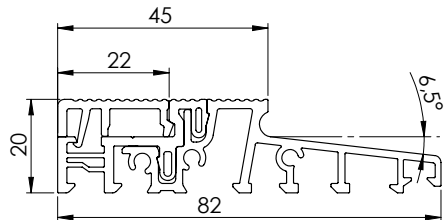

Code	Product	UM	kg	Box
PMTH82FLEF0145	ALUMINIUM THRESHOLD 82 MM 82*45 MM	ML	1,044	36