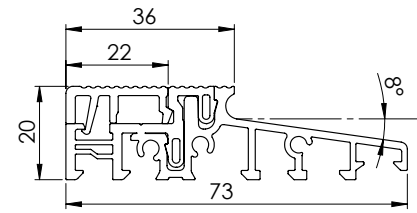

Code	Product	UM	kg	Box
PMTH62EF0136	ALUMINIUM THRESHOLD 62*36 MM	ML	0,8625	36

Code	Product	UM	kg	Box
PMTH70EF0136	ALUMINIUM THRESHOLD 70*36 MM	ML	0,9492	36

Code	Product	UM	kg	Box
PMTH73EF0136	ALUMINIUM THRESHOLD 73*36 MM	ML	0,9392	36

Code	Product	UM	kg	Box
PMTH74EF0136	ALUMINIUM THRESHOLD 74*36 MM	ML	0,9492	36

Code	Product	UM	kg	Box
PMTH74EF0145/24	ALUMINIUM THRESHOLD 74*45 / 24 MM	ML	1,0083	36

Code	Product	UM	kg	Box
PMTH76EF0136/24	ALUMINIUM THRESHOLD 76*36 / 24 MM	ML	1,01	36
PMTH76EF0136	ALUMINIUM THRESHOLD 76*36	ML	0,987	36

Code	Product	UM	kg	Box
PMTH76EF0145	ALUMINIUM THRESHOLD 76*45 MM	ML	1,01	36

Code	Product	UM	kg	Box
PMTH80EF0136/24	ALUMINIUM THRESHOLD 80*36 / 24 MM	ML	1,0083	36
PMTH80EF0136	ALUMINIUM THRESHOLD 80*36	ML	1,0077	36

Code	Product	UM	kg	Box
PMTH92EF0136	ALUMINIUM THRESHOLD 92*36 MM	ML	1,1030	36

Code	Product	UM	kg	Box
PMTH92EF0160	ALUMINIUM THRESHOLD 92*60 MM	ML	1,1676	36