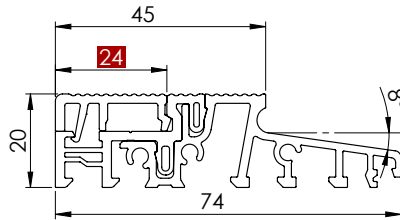

Code	Product	UM	kg	Box
PMTH62EF0136	ALUMINIUM THRESHOLD 62*36 MM	ML	0,8625	36

Code	Product	UM	kg	Box
PMTH70EF0136	ALUMINIUM THRESHOLD 70*36 MM	ML	0,9492	36

Code	Product	UM	kg	Box
PMTH73EF0136	ALUMINIUM THRESHOLD 73*36 MM	ML	0,9392	36

Code	Product	UM	kg	Box
PMTH74EF0136	ALUMINIUM THRESHOLD 74*36 MM	ML	0,9492	36

Code	Product	UM	kg	Box
PMTH74EF0145/24	ALUMINIUM THRESHOLD 74*45 / 24 MM	ML	1,0083	36

Code	Product	UM	kg	Box
PMTH76EF0136/24	ALUMINIUM THRESHOLD 76*36 / 24 MM	ML	1,01	36
PMTH76EF0136	ALUMINIUM THRESHOLD 76*36	ML	0,987	36

Code	Product	UM	kg	Box
PMTH76EF0145	ALUMINIUM THRESHOLD 76*45 MM	ML	1,01	36

Code	Product	UM	kg	Box
PMTH80EF0136/24	ALUMINIUM THRESHOLD 80*36 / 24 MM	ML	1,0083	36
PMTH80EF0136	ALUMINIUM THRESHOLD 80*36	ML	1,0077	36

Code	Product	UM	kg	Box
PMTH92EF0136	ALUMINIUM THRESHOLD 92*36 MM	ML	1,1030	36

Code	Product	UM	kg	Box
PMTH92EF0160	ALUMINIUM THRESHOLD 92*60 MM	ML	1,1676	36