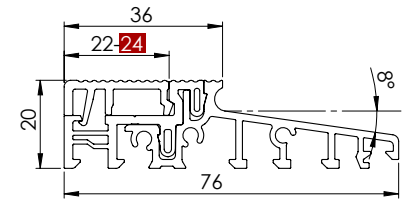

Code	Product	UM	kg	Box
PMTH62EF0136	ALUMINIUM THRESHOLD 62*36 MM	ML	0,8625	36

Code	Product	UM	kg	Box
PMTH70EF0136	ALUMINIUM THRESHOLD 70*36 MM	ML	0,9492	36

Code	Product	UM	kg	Box
PMTH73EF0136	ALUMINIUM THRESHOLD 73*36 MM	ML	0,9392	36

Code	Product	UM	kg	Box
PMTH74EF0136	ALUMINIUM THRESHOLD 74*36 MM	ML	0,9492	36

Code	Product	UM	kg	Box
PMTH74EF0145/24	ALUMINIUM THRESHOLD 74*45 / 24 MM	ML	1,0083	36

Code	Product	UM	kg	Box
PMTH76EF0136/24	ALUMINIUM THRESHOLD 76*36 / 24 MM	ML	1,01	36
PMTH76EF0136	ALUMINIUM THRESHOLD 76*36	ML	0,987	36

Code	Product	UM	kg	Box
PMTH76EF0145	ALUMINIUM THRESHOLD 76*45 MM	ML	1,01	36

Code	Product	UM	kg	Box
PMTH80EF0136/24	ALUMINIUM THRESHOLD 80*36 / 24 MM	ML	1,0083	36
PMTH80EF0136	ALUMINIUM THRESHOLD 80*36	ML	1,0077	36

Code	Product	UM	kg	Box
PMTH92EF0136	ALUMINIUM THRESHOLD 92*36 MM	ML	1,1030	36

Code	Product	UM	kg	Box
PMTH92EF0160	ALUMINIUM THRESHOLD 92*60 MM	ML	1,1676	36