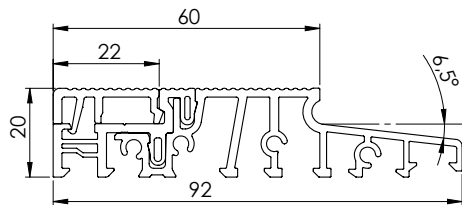

Code	Product	UM	kg	Box
PMTH80EF0145	ALUMINIUM THRESHOLD 80*45 MM	ML	1,0697	36

Code	Product	UM	kg	Box
PMTH82FLEF0145	ALUMINIUM THRESHOLD 82 MM 82*45 MM	ML	1,044	36

Code	Product	UM	kg	Box
PMTH84EF0136	ALUMINIUM THRESHOLD 84*36 MM	ML	1,0597	36

Code	Product	UM	kg	Box
PMTH92EF0136	ALUMINIUM THRESHOLD 92*36 MM	ML	1,1030	36

Code	Product	UM	kg	Box
PMTH92EF0160	ALUMINIUM THRESHOLD 92*60 MM	ML	1,1676	36