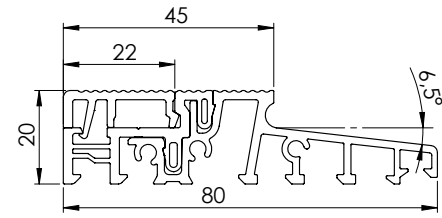

Code	Product	UM	kg	Box
PMTH74EF0136	ALUMINIUM THRESHOLD 74*36 MM	ML	0,9492	36

Code	Product	UM	kg	Box
PMTH74EF0145/24	ALUMINIUM THRESHOLD 74*45 / 24 MM	ML	1,0083	36

Code	Product	UM	kg	Box
PMTH76EF0136/24	ALUMINIUM THRESHOLD 76*36 / 24 MM	ML	1,01	36
PMTH76EF0136	ALUMINIUM THRESHOLD 76*36	ML	0,987	36

Code	Product	UM	kg	Box
PMTH76EF0145	ALUMINIUM THRESHOLD 76*45 MM	ML	1,01	36

Code	Product	UM	kg	Box
PMTH80EF0136/24	ALUMINIUM THRESHOLD 80*36 / 24 MM	ML	1,0083	36
PMTH80EF0136	ALUMINIUM THRESHOLD 80*36	ML	1,0077	36