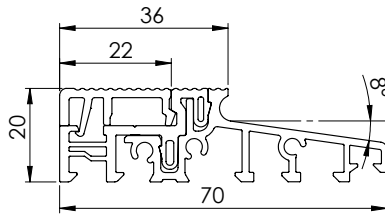

Code	Product	UM	kg	Box
PMTH62EF0136	ALUMINIUM THRESHOLD 62*36 MM	ML	0,8625	36

Code	Product	UM	kg	Box
PMTH70EF0136	ALUMINIUM THRESHOLD 70*36 MM	ML	0,9492	36

Code	Product	UM	kg	Box
PMTH73EF0136	ALUMINIUM THRESHOLD 73*36 MM	ML	0,9392	36

Code	Product	UM	kg	Box
PMTH74EF0136	ALUMINIUM THRESHOLD 74*36 MM	ML	0,9492	36

Code	Product	UM	kg	Box
PMTH74EF0145/24	ALUMINIUM THRESHOLD 74*45 / 24 MM	ML	1,0083	36

Code	Product	UM	kg	Box
PMTH76EF0136/24	ALUMINIUM THRESHOLD 76*36 / 24 MM	ML	1,01	36
PMTH76EF0136	ALUMINIUM THRESHOLD 76*36	ML	0,987	36

Code	Product	UM	kg	Box
PMTH76EF0145	ALUMINIUM THRESHOLD 76*45 MM	ML	1,01	36

Code	Product	UM	kg	Box
PMTH80EF0136/24	ALUMINIUM THRESHOLD 80*36 / 24 MM	ML	1,0083	36
PMTH80EF0136	ALUMINIUM THRESHOLD 80*36	ML	1,0077	36

Code	Product	UM	kg	Box
PMTH92EF0136	ALUMINIUM THRESHOLD 92*36 MM	ML	1,1030	36

Code	Product	UM	kg	Box
PMTH92EF0160	ALUMINIUM THRESHOLD 92*60 MM	ML	1,1676	36